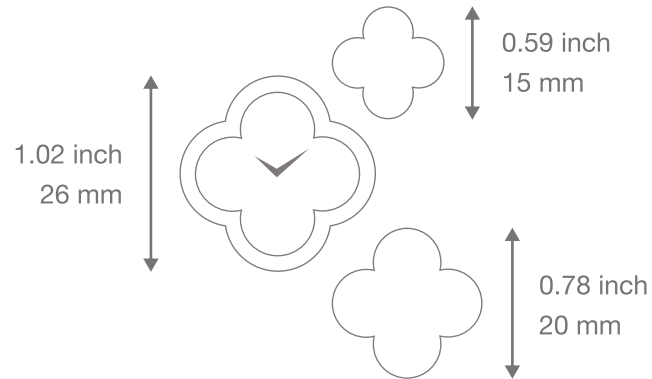

Van Cleef & Arpels

ALHAMBRA WATCHES

Case & motif size guide

Sweet Alhambra
Gold bracelet

Alhambra, small size
Gold bracelet

Alhambra, small size
Gold bracelet paved

Print in actual size to see the real dimension of the case

Please note that the size guide is an indicative tool.

We recommend you to visit one of our Boutiques to try the watches on in order to define which one fit you best.

© Van Cleef & Arpels-2020 All rights reserved