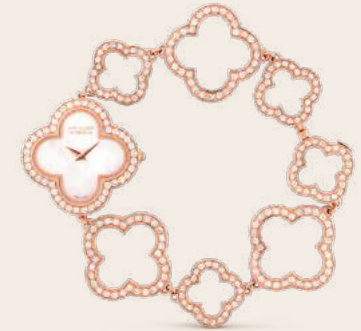

Van Cleef & Arpels

ALHAMBRA WATCHES

Case & motif size guide

Sweet Alhambra
Gold bracelet

Alhambra, small size
Gold bracelet

Alhambra, small size
Gold bracelet paved

Print in actual size to see the real dimension of the case