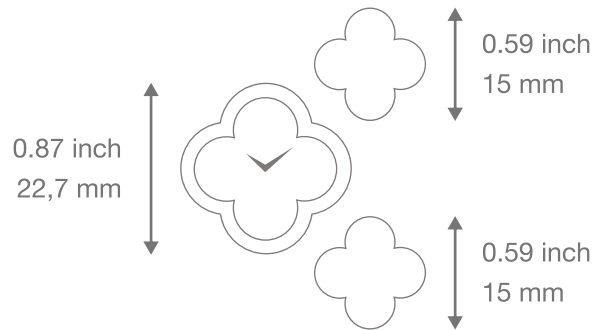

Van Cleef & Arpels

ALHAMBRA WATCHES

Case & motif size guide

Sweet Alhambra
Gold bracelet

Alhambra, small size
Gold bracelet

Alhambra, small size
Gold bracelet paved

Print in actual size to see the real dimension of the case

Please note that the size guide is an indicative tool.

We recommend you to visit one of our Boutiques to try the watches on in order to define which one fit you best.

© Van Cleef & Arpels-2020 All rights reserved