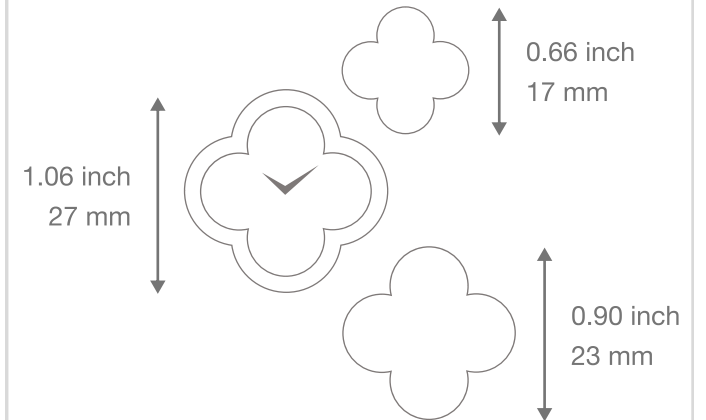

Van Cleef & Arpels

ALHAMBRA WATCHES

Case & motif size guide

Sweet Alhambra
Gold bracelet

Alhambra, small size
Gold bracelet

Alhambra, small size
Gold bracelet paved

Print in actual size to see the real dimension of the case

Please note that the size guide is an indicative tool.

We recommend you to visit one of our Boutiques to try the watches on in order to define which one fit you best.

© Van Cleef & Arpels-2020 All rights reserved