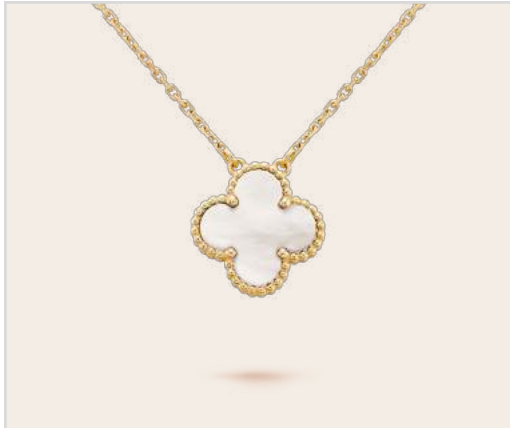

Van Cleef & Arpels

ALHAMBRA

Motif size guide

0.59 inch
15 mm

Vintage Alhambra

0.63 inch
16 mm

Pure Alhambra

0.37 inch
9.5 mm

Sweet Alhambra

1.02 inch
26 mm

Magic Alhambra

Print in actual size to see the real dimension of the motif

The dimensions are given as an indication. Each Van Cleef & Arpels creation is handmade, the size may vary from one creation to another.