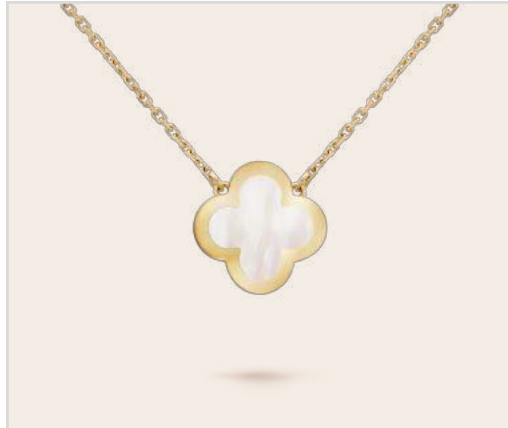

Van Cleef & Arpels

ALHAMBRA

Motif size guide

0.59 inch
15 mm

Vintage Alhambra

0.63 inch
16 mm

Pure Alhambra

0.37 inch
9.5 mm

Sweet Alhambra

1.02 inch
26 mm

Magic Alhambra

Print in actual size to see the real dimension of the motif

The dimensions are given as an indication. Each Van Cleef & Arpels creation is handmade, the size may vary from one creation to another.