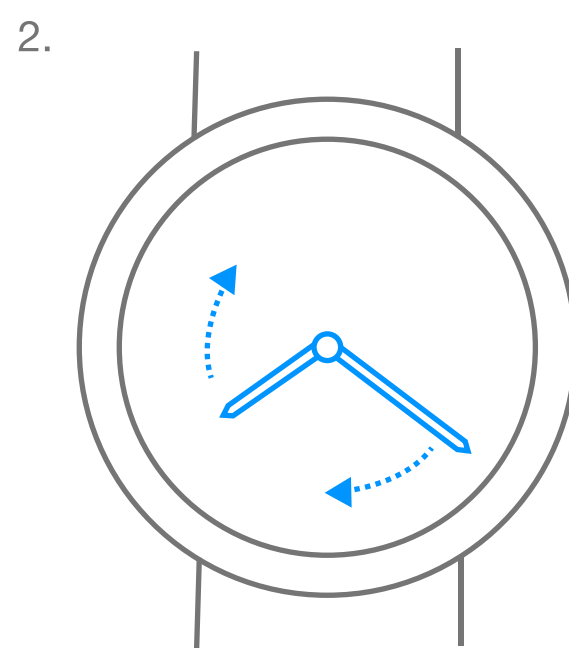

Van Cleef & Arpels

Quartz movement without crown

1. Read the time

10 : 10

2. Set the time

08 : 20

Van Cleef & Arpels

Pictograms

00h
AUTONOMY

Your watch's power reserve

Important note: wait 30 seconds after winding the watch before setting the time

Self-winding through your wrist movement

Turning clockwise

Turning counter-clockwise

Turning clockwise until you meet resistance

Turning counter-clockwise until you meet resistance

LOCAL TIME

Local time

2nd TIME ZONE

Time in selected country

High-pitched sound

Low-pitched sound