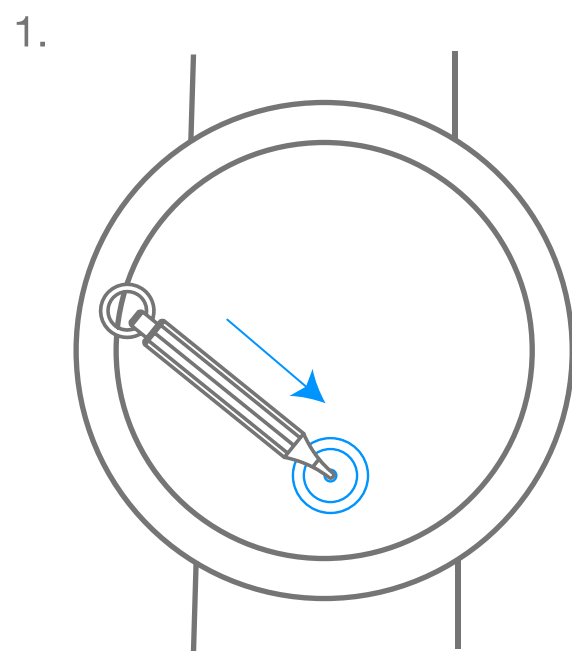

Van Cleef & Arpels

Quartz movement without crown

1. Read the time

10 : 10

2. Set the time

08 : 20

Van Cleef & Arpels

Pictograms

00h
AUTONOMY

Your watch's power reserve

Important note: wait 30 seconds after winding the watch before setting the time

Self-winding through your wrist movement

Turning clockwise

Turning counter-clockwise

Turning clockwise until you meet resistance