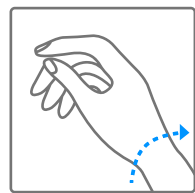

Van Cleef & Arpels

Quartz movement without crown

1. Read the time

10 : 10

2. Set the time

08 : 20

Van Cleef & Arpels

Pictograms

00h
AUTONOMY

Your watch's power reserve

Important note: wait 30 seconds after winding the watch before setting the time

Self-winding through your wrist movement

Turning clockwise

Turning counter-clockwise

Turning clockwise until you meet resistance