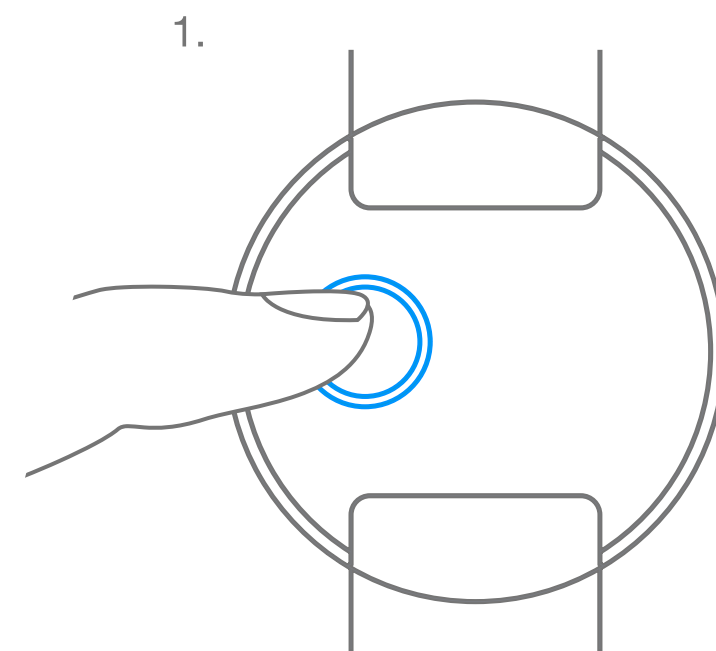

Van Cleef & Arpels

Quartz movement without crown

1. Read the time

10 : 10

2. Set the time

08 : 20

Van Cleef & Arpels

Pictograms

00h
AUTONOMY

Your watch's power reserve

Important note: wait 30 seconds after winding the watch before setting the time

Self-winding through your wrist movement

Turning clockwise

Turning counter-clockwise

Turning clockwise until you meet resistance